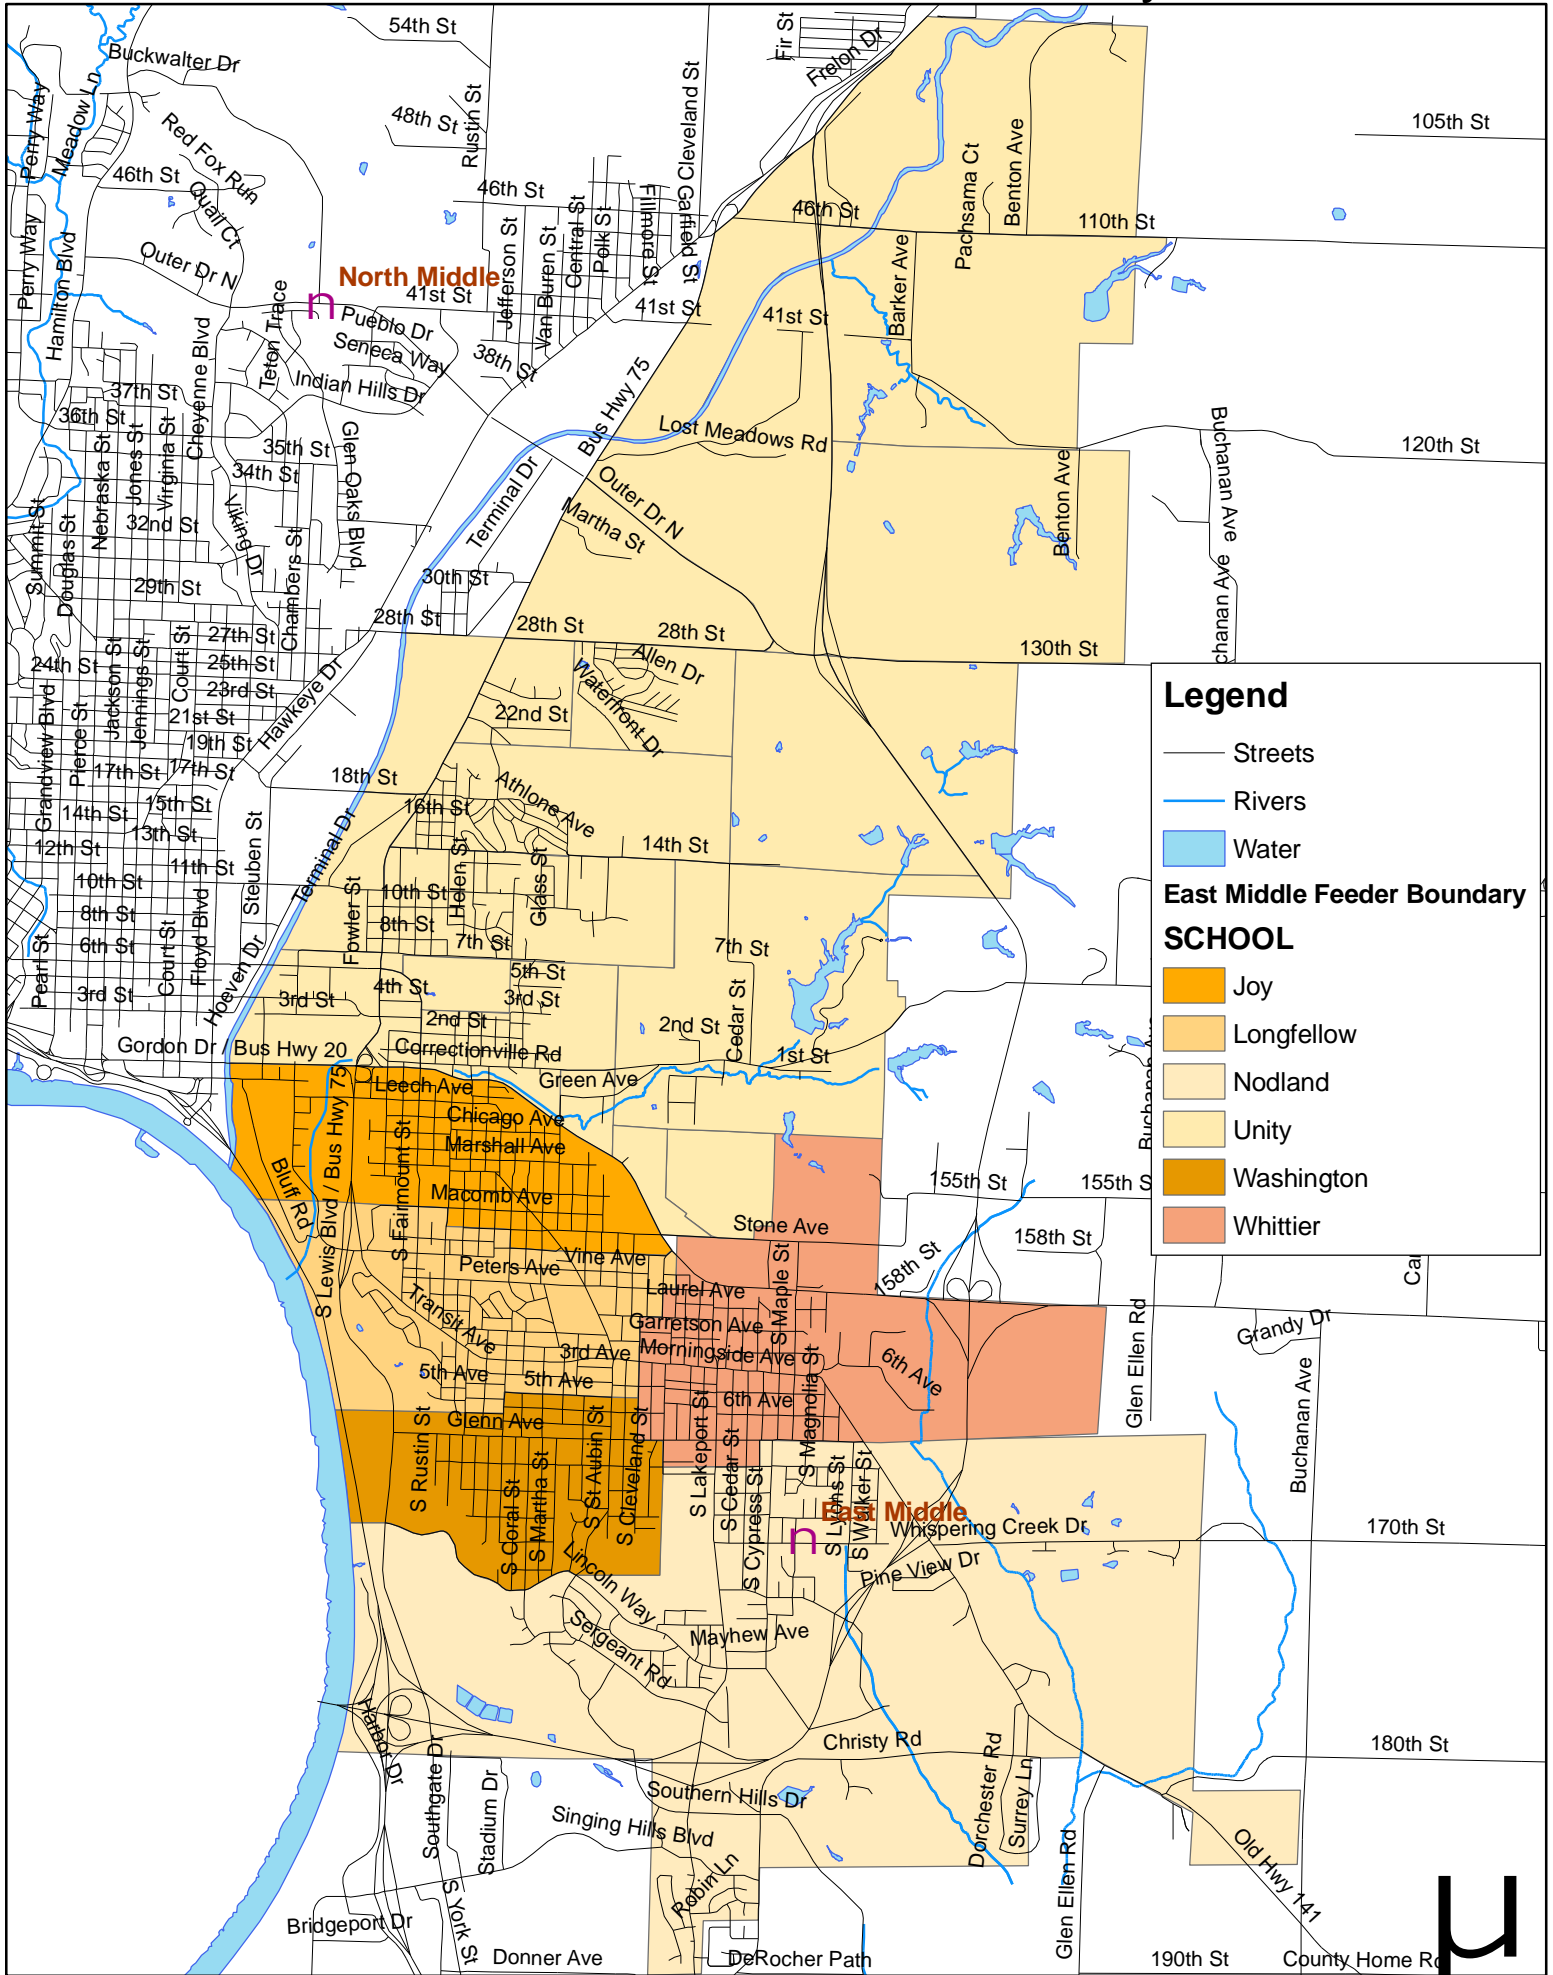

2008-2009 School Boundary

Legend

- Streets
- Rivers
- Water

East Middle Feeder Boundary SCHOOL

- Joy
- Longfellow
- Nodland
- Unity
- Washington
- Whittier