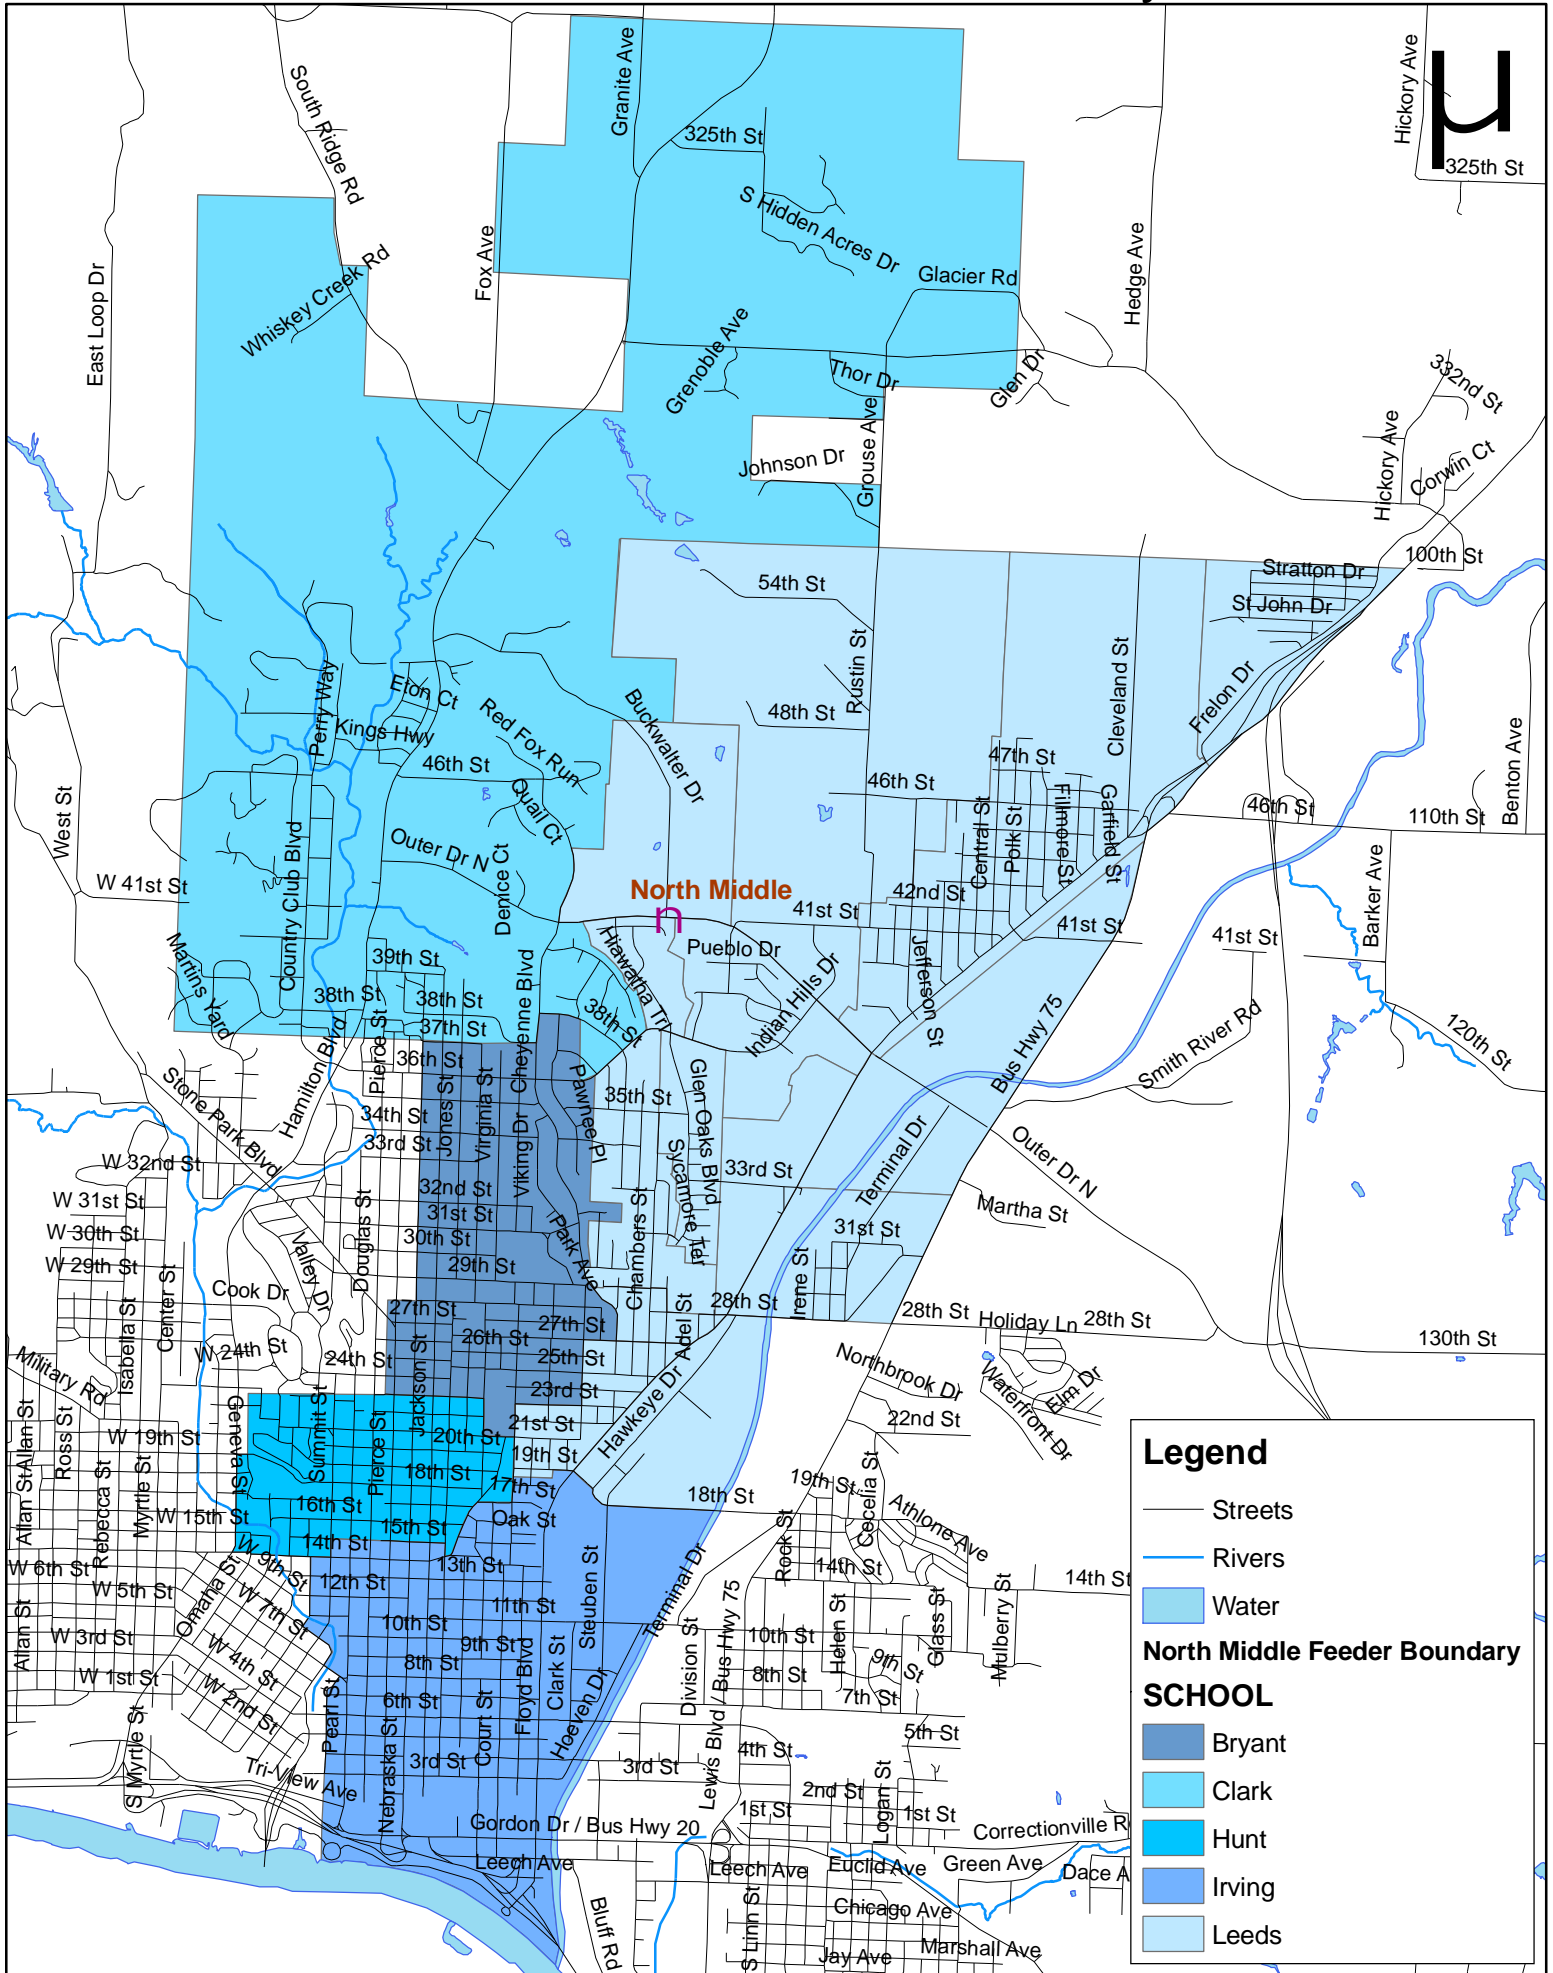

2008-2009 School Boundary

Legend

- Streets
- Rivers
- Water

North Middle Feeder Boundary SCHOOL

- Bryant
- Clark
- Hunt
- Irving
- Leeds